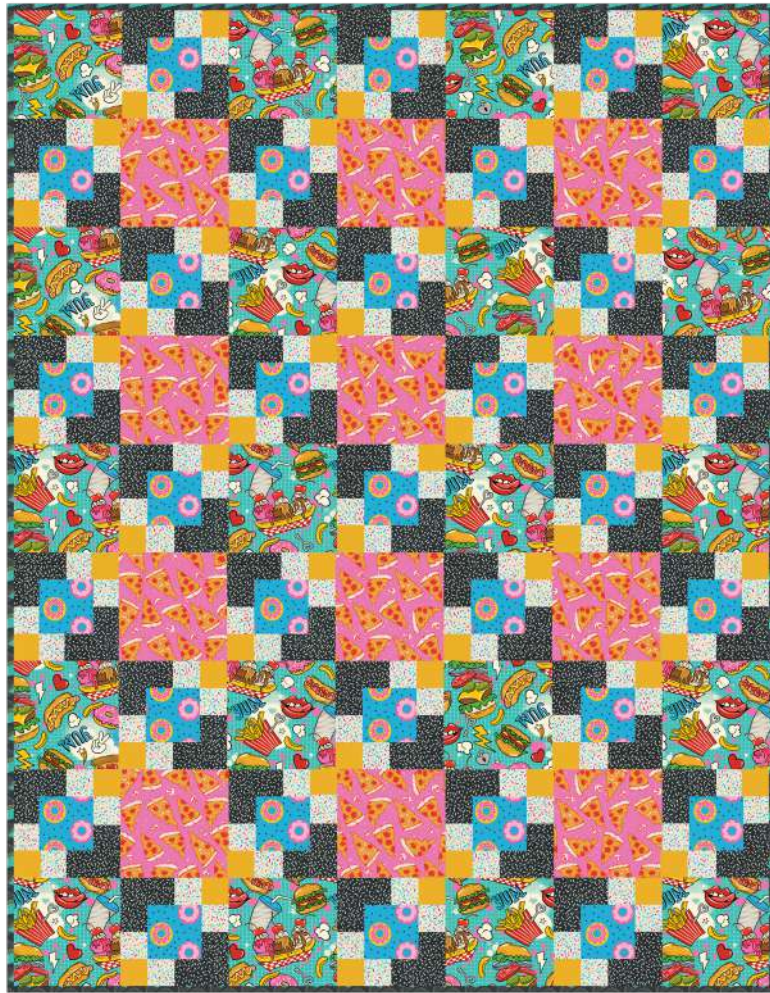

1 Quilt	10 Quilts
---------	-----------

	11940 20 7 52106 78843 5	Blocks 3/4 yd	7 1/2 yds
	9900 291 7 52106 23185 6	Blocks 1/3 yd	3 1/3 yds
	11947 22 7 52106 78863 3	Blocks 1/2 yd	5 yds
	11946 16 7 52106 78860 2	Blocks 1/8 yd	1 1/4 yds
	30150 439 7 52106 44051 7	Background 2 1/4 yd	22 1/2 yds
	11947 22 7 52106 78863 3	Binding 1/2 yd	5 yds
	11944 11 7 52106 78851 0	Backing 4 yds	20 yds

SNACK SHACK

by CRYSTAL  MANNING

Snack Shack- 2 color options

Crystal Manning • 56" x 72"

Download FREE crystalmanningart.com

Yardage Requirements	1 Quilt	10 Quilts
----------------------	---------	-----------