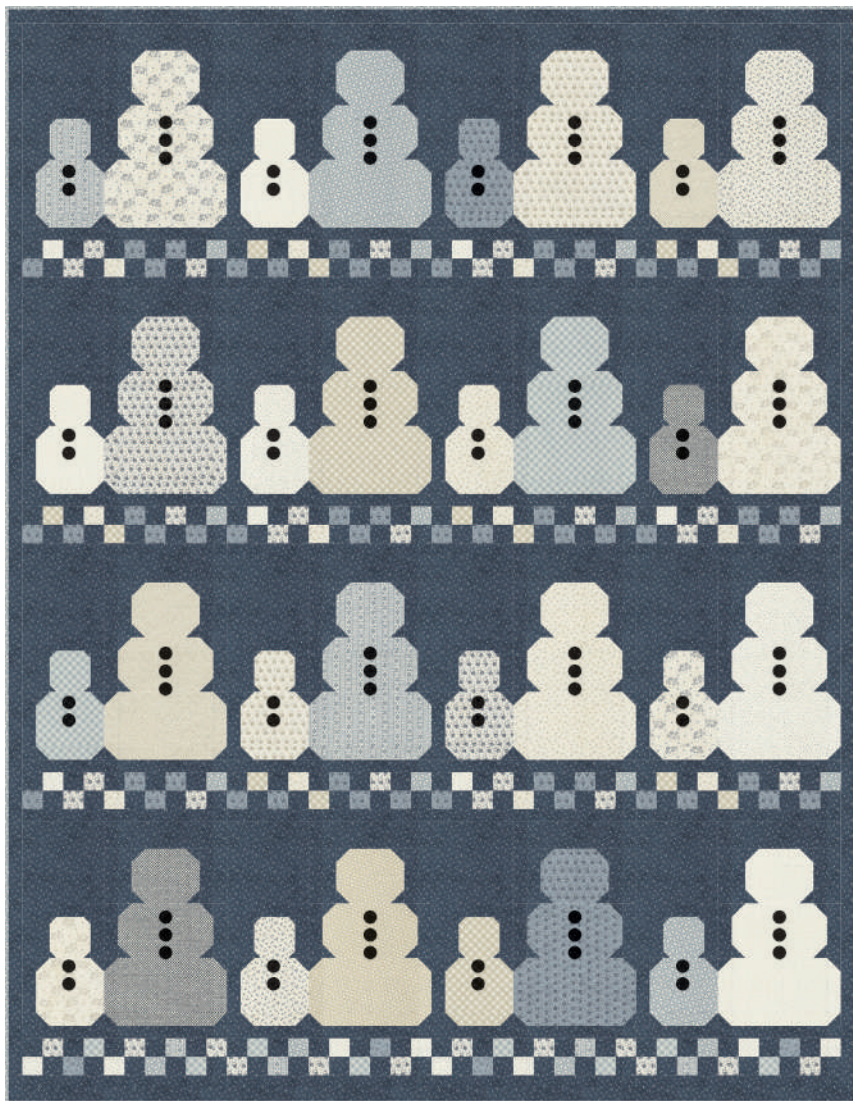

Snowman Gatherings IV

By Primitive Gatherings

Frosty Friends
Antler Quilt Designs • 62" x 82"
AQD 0278   Retail   8 50008 77512 3

Yardage Requirements	1 Quilt	10 Quilts

	49256 14* 7 52106 78362 1	Background 3 3/4 yds 37 1/2 yds
	49250 15 7 52106 78336 2	Blocks FQ 2 1/2 yds
	49250 11* 7 52106 78333 1	Blocks FQ 2 1/2 yds
	49253 15* 7 52106 78349 2	Blocks FQ 2 1/2 yds
	49253 11 7 52106 78345 4	Blocks FQ 2 1/2 yds
	49254 18 7 52106 78354 6	Blocks FQ 2 1/2 yds
	49255 17 7 52106 78358 4	Blocks FQ 2 1/2 yds
	49255 18* 7 52106 78359 1	Blocks FQ 2 1/2 yds
	49256 11* 7 52106 78360 7	Blocks FQ 2 1/2 yds
	49257 15 7 52106 78367 6	Blocks FQ 2 1/2 yds

Yardage Requirements	1 Quilt	10 Quilts

	49257 11* 7 52106 78364 5	Blocks FQ 2 1/2 yds
	49252 15 7 52106 78344 7	Blocks FQ 2 1/2 yds
	49251 16 7 52106 78340 9	Blocks FQ 2 1/2 yds
	49251 11* 7 52106 78337 9	Blocks FQ 2 1/2 yds
	49253 12* 7 52106 78346 1	Blocks FQ 2 1/2 yds
	49254 13* 7 52106 78351 5	Blocks FQ 2 1/2 yds
	49252 11* 7 52106 78341 6	Blocks FQ 2 1/2 yds
	9900 99 7 52106 07067 7	Buttons 1/8 yds 1 1/4 yds
	49251 11* 7 52106 78337 9	Binding 5/8 yd 6 1/4 yds
	49253 11 7 52106 78345 4	Backing 5 yds 50 yds