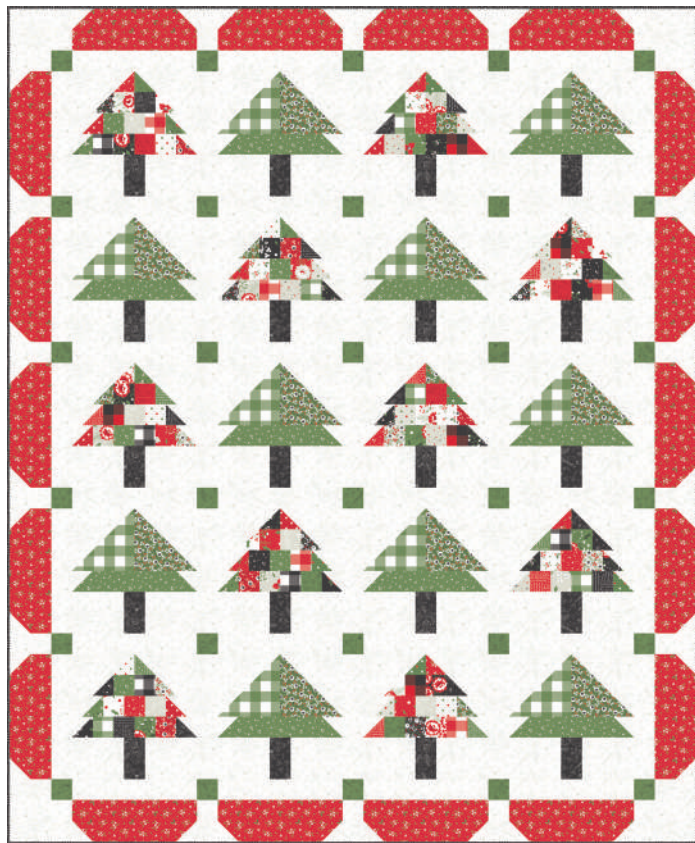

Starberry

by Corey Yoder of *Coriander Quilts*

moda
FABRICS + SUPPLIES®

Scrappy Evergreens

Coriander Quilts • 66" x 80"

CQ 204

Retail

Woolly Wall Hanging

Coriander Quilts • 40" x 40"

CQ 205

Retail

Yardage Requirements

1 Quilt

10 Quilts

29180PP

blocks