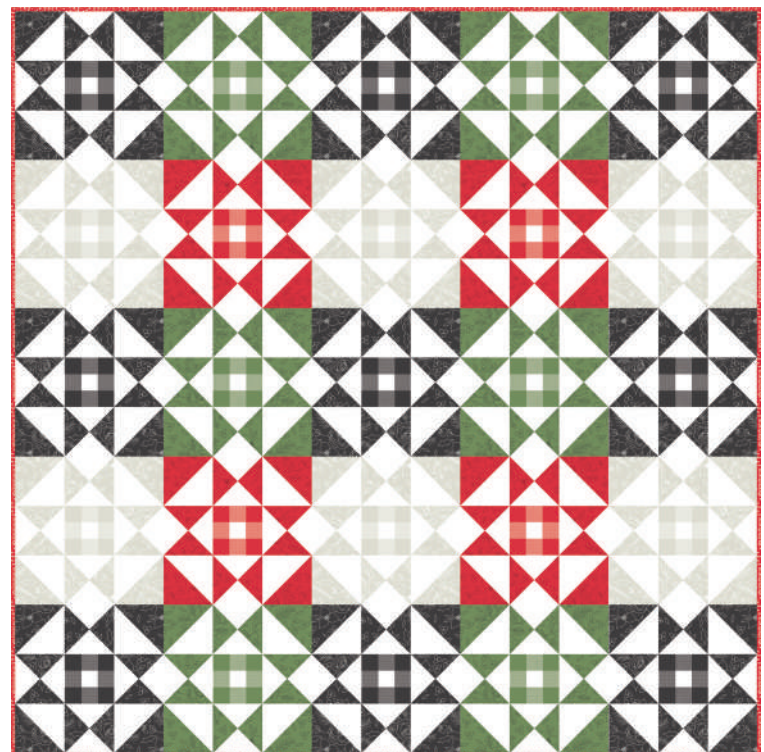

Starberry

by Corey Yoder of Coriander Quilts

Deerly Loved

Coriander Quilts • 42" x 42"

CQ 206

Retail

Happy Holiday Stars

Coriander Quilts • 45" x 45"

FREE PATTERN available in May at corianderquilts.com

Yardage Requirements

1 Quilt

10 Quilts

	29181 16 7 52106 76533 7	deer	FQ	2 1/2 yds
	29187 24 7 52106 76561 0	deer antlers	FQ	2 1/2 yds
	29182 12 7 52106 76536 8	red ornaments	F8	1 1/4 yds
	29182 13 7 52106 76537 5	green ornaments	F8	1 1/4 yds
	29187 16 7 52106 76557 3	ornaments	F8	1 1/4 yds
	29187 23 7 52106 76560 3	green stars	FQ	2 1/2 yds
	29182 14 7 52106 76538 2	black stars	F8	1 1/4 yds
	29181 12 7 52106 76530 6	red stars	F8	1 1/4 yds
	29181 21 7 52106 76534 4	background	1 1/2 yds	15 yds
	29180 14 7 52106 76527 6	border	2/3 yd	6 2/3 yds
	29184 23 7 52106 76545 0	binding	1/2 yd	5 yds
	29185 14 7 52106 76549 8	backing	3 yds	30 yds