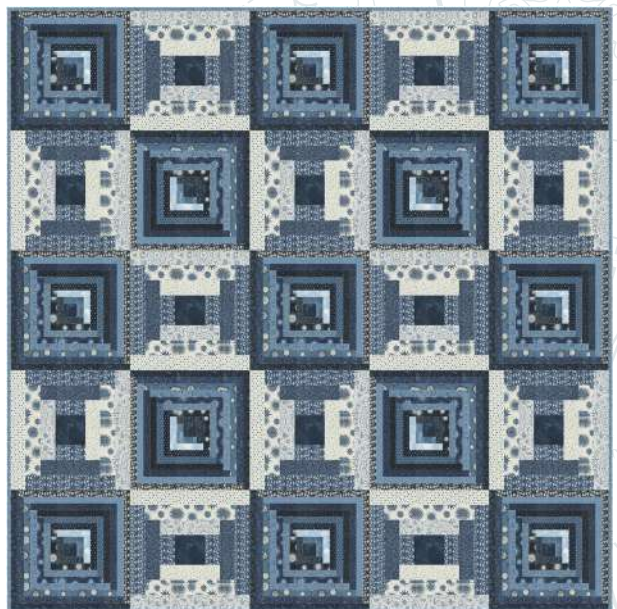

starry sky

BY APRIL ROSENTHAL OF
prairie grass patterns

One of our favorite pastimes is laying outside with cozy quilts and looking up at the vast **Starry Sky**. There's something magnificent about feeling so small and observing the grandeur of the universe above us. We look for the pictures of the constellations, find planets, and when we're lucky, catch our breath after a shooting star splits the night sky. **Starry Sky** is my celebration of the beauty of these moments, and I can't wait to make our own starry quilts from these beautiful fabrics! I hope you will be inspired by these colors and prints to enjoy your own bit of nighttime magic. Happy stargazing!

xoxo, April

PGP 196 Sunblock 58" x 70"

PGP 192 Festival of Stars
60" x 76" F8 Friendly

PGP 193 Moonwalk
24" x 24" MC Friendly

PGP 195 Satellite 72" x 72" LC Friendly

PGP 194 Heavenly 90" x 90"

starry sky

BY APRIL ROSENTHAL OF
prairie grass patterns

9900 127 FEATHER

9900 207 GLACIER

9900 377 LAKE

9900 174 AMERICAN BLUE

9900 44 PEACOCK

Bella Solid Coordinates

24161 11

24164 11