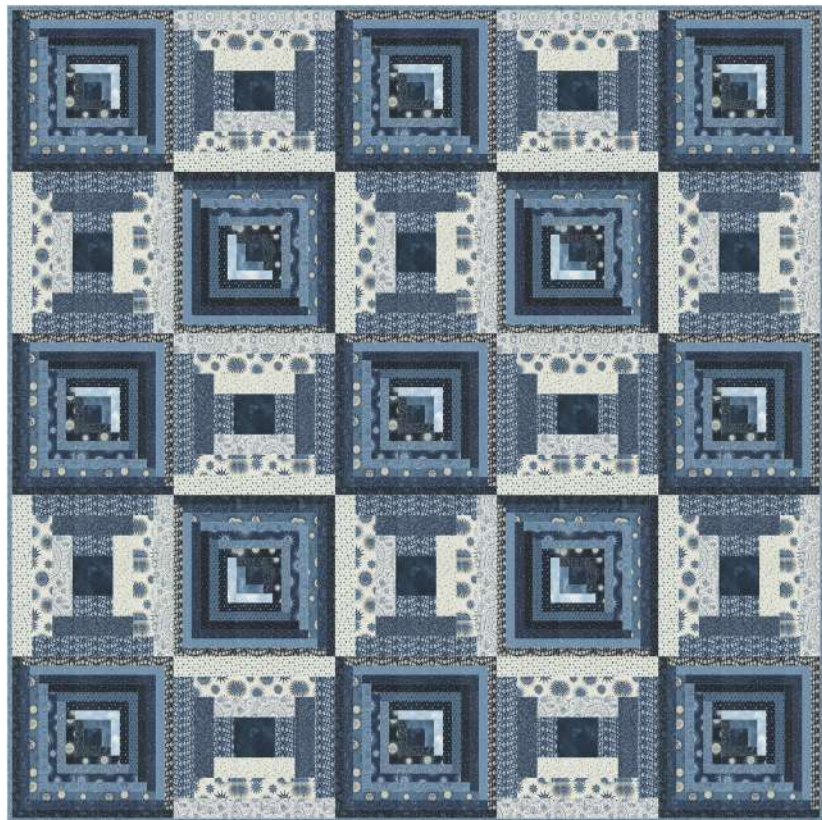

Heavenly

Prairie Grass Patterns • 90" x 90"

PGP 194

Retail

Yardage Requirements

1 Quilt

10 Quilts

	24161 11 7 52106 76188 9	Light Blocks 1/3 yd	3 1/3 yds
	24162 11 7 52106 76192 6	Light Blocks 1/3 yd	3 1/3 yds
	24163 11 7 52106 76196 4	Light Blocks 1/3 yd	3 1/3 yds
	24164 11 7 52106 76199 5	Light Blocks 1/3 yd	3 1/3 yds
	24165 11 7 52106 76203 9	Light Blocks 1/3 yd	3 1/3 yds
	24160 21 7 52106 76187 2	Light Blocks 1/3 yd	3 1/3 yds
	24160 15 7 52106 76184 1	Dark Blocks 3/8 yd	3 3/4 yds
	24160 17 7 52106 76185 8	Dark Blocks 3/8 yd	3 3/4 yds
	24160 18 7 52106 76186 5	Dark Blocks 3/8 yd	3 3/4 yds
	24161 16 7 52106 76189 6	Dark Blocks 3/8 yd	3 3/4 yds

	24161 17 7 52106 76190 2	Dark Blocks 3/8 yd	3 3/4 yds
	24161 18 7 52106 76191 9	Dark Blocks 3/8 yd	3 3/4 yds
	24162 16 7 52106 76193 3	Dark Blocks 3/8 yd	3 3/4 yds
	24162 17 7 52106 76194 0	Dark Blocks 3/8 yd	3 3/4 yds
	24162 18 7 52106 76195 7	Dark Blocks 3/8 yd	3 3/4 yds
	24163 17 7 52106 76197 1	Dark Blocks 3/8 yd	3 3/4 yds
	24163 18 7 52106 76198 8	Dark Blocks 3/8 yd	3 3/4 yds
	24164 15 7 52106 76200 8	Dark Blocks 3/8 yd	3 3/4 yds
	24164 17 7 52106 76201 5	Dark Blocks 3/8 yd	3 3/4 yds
	24164 18 7 52106 76202 2	Dark Blocks 3/8 yd	3 3/4 yds
	24165 16 7 52106 76204 6	Dark Blocks 3/8 yd	3 3/4 yds
	24165 18 7 52106 76205 3	Dark Blocks 3/8 yd	3 3/4 yds
	24166 11 7 52106 76206 0	Dark Blocks 3/8 yd	3 3/4 yds
	24166 16 7 52106 76207 7	Dark Blocks 3/8 yd	3 3/4 yds
	24166 18 7 52106 76208 4	Dark Blocks 3/8 yd	3 3/4 yds
	24162 16 7 52106 76193 3	Binding 3/4 yd	7 1/2 yds
	11108 435 7 52106 44899 5	108" Backing 2 3/4 yds	27 1/2 yds