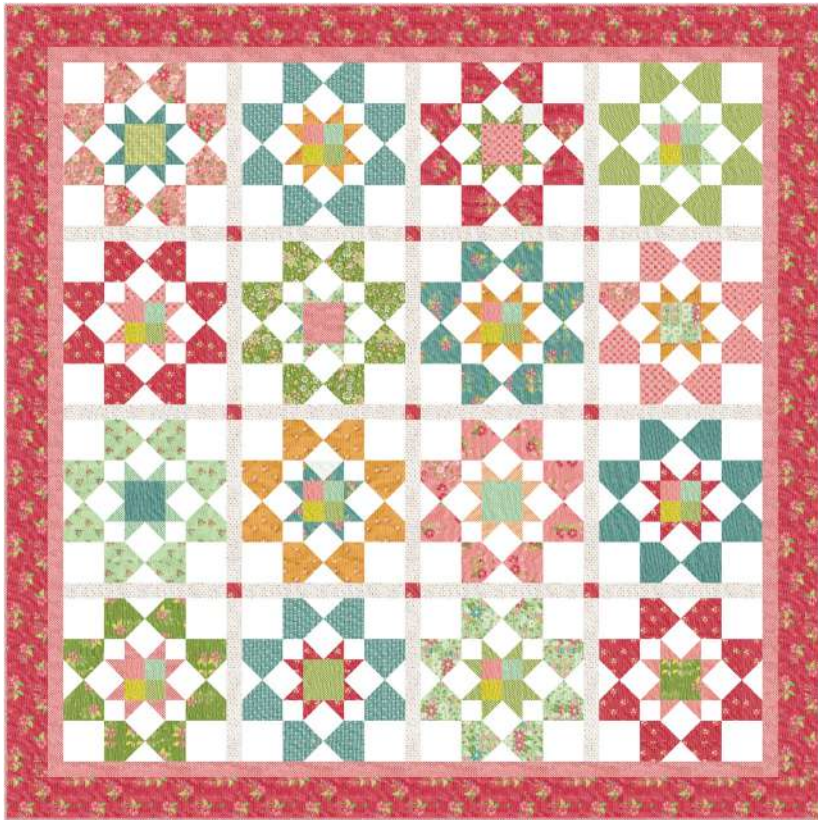

4 1/2 yds 45 yds

Strawberry Lemonade

by Sherri & Chelsi

Montage

A Quilting Life Designs • Two Sizes

QLD 236

Retail

Bed Size 80" x 80"