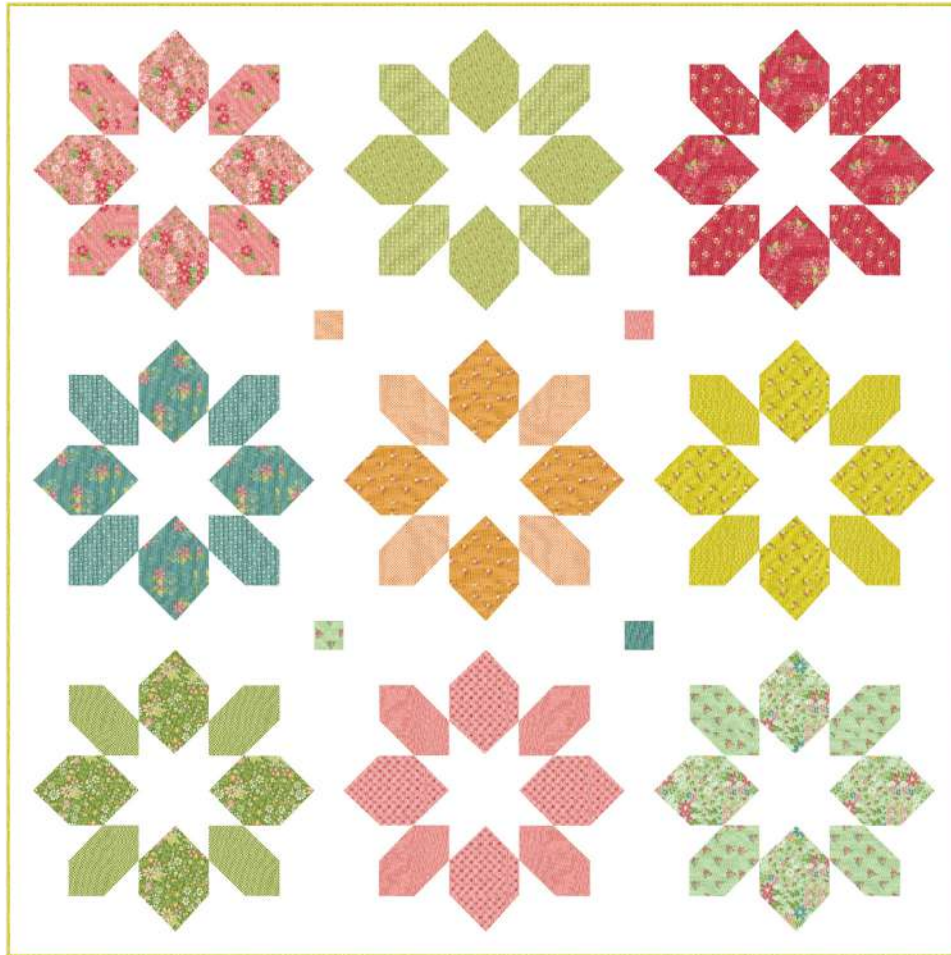

Yardage Requirements	1 Quilt	10 Quilts

	37670 12 7 52106 75778 3	1 FQ	2 1/2 yds
	37670 17 7 52106 75779 0	1 FQ	2 1/2 yds
	37670 20 7 52106 75780 6	1 FQ	2 1/2 yds
	37671 12 7 52106 75782 0	1 FQ	2 1/2 yds
	37671 14 7 52106 75783 7	1 FQ	2 1/2 yds
	37671 21 7 52106 75785 1	1 FQ	2 1/2 yds
	37672 14 7 52106 75787 5	1 FQ	2 1/2 yds
	37672 16 7 52106 75788 2	1 FQ	2 1/2 yds
	37672 17 7 52106 75789 9	1 FQ	2 1/2 yds
	37672 18 7 52106 75790 5	1 FQ	2 1/2 yds

	37673 12 7 52106 75791 2	1 FQ	2 1/2 yds
	37673 19 7 52106 75792 9	1 FQ	2 1/2 yds
	37673 21 7 52106 75793 6	1 FQ	2 1/2 yds
	37674 19 7 52106 75796 7	1 FQ	2 1/2 yds
	37675 18 7 52106 75798 1	1 FQ	2 1/2 yds
	37676 16 7 52106 75801 8	1 FQ	2 1/2 yds
	37676 19 7 52106 75803 2	1 FQ	2 1/2 yds
	37677 12 7 52106 75805 6	1 FQ	2 1/2 yds
	37675 31 7 52106 75799 8	background	5 yds 50 yds
	37675 18 7 52106 75798 1	binding	3/4 yd 7 1/2 yds
	37671 11 7 52106 75781 3	backing	5 yds 50 yds