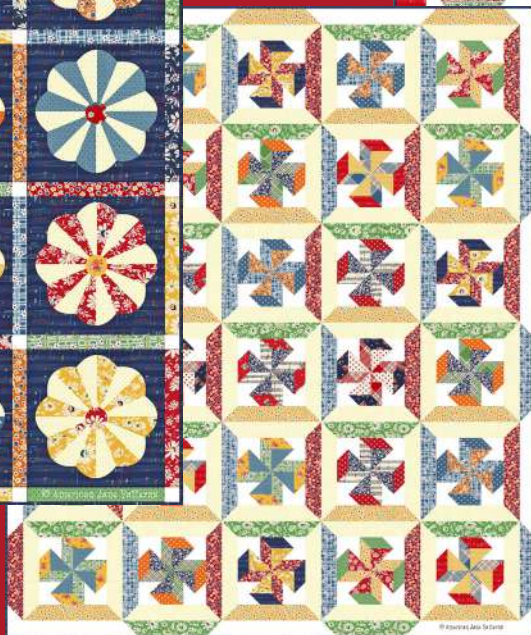

Sweet Melodies

American Jane

Sweet melody is a musical little group with print and pattern variety and a primary happy spring color spectrum to be entertaining for endless amounts of fun.

There are daisies and dots, playful flowers and plaids and the best of all there are some note lines singing a sweet melody.

So if you are looking for happy company or a sweet melody whether indoors or outside with fresh air, this line will take you there!

AUGUST DELIVERY

AJ 522 Rotation 43" x 43" LC Friendly

KIT
21810

AJ 524 Appli Jacks 54" x 63" LC Friendly

21812 15

21817 15

21810 18

21812 17

21817 17

21818 17

21816 22

21814 18

modafabrics.com

63

Bella Solid Coordinates

9900 345 SHAMROCK

9900 236 NAUTICAL BLUE