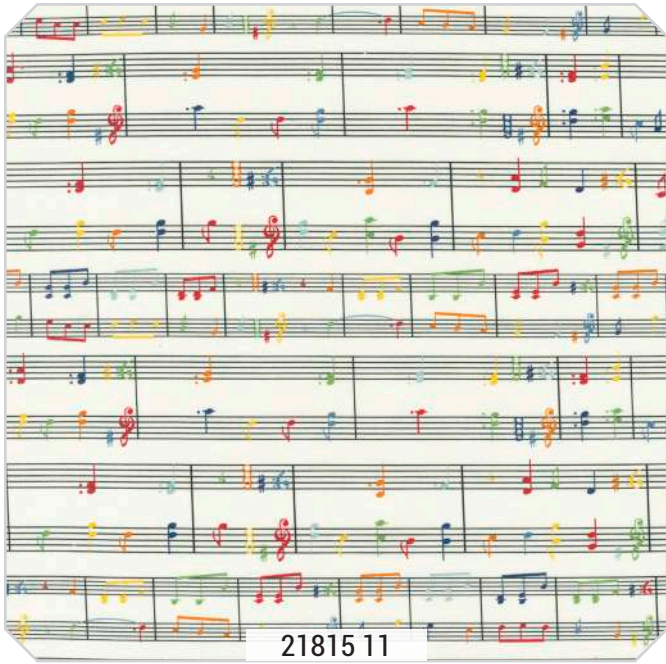

Sweet Melodies

American Jane

Sweet melody is a musical little group with print and pattern variety and a primary happy spring color spectrum to be entertaining for endless amounts of fun.

There are daisies and dots, playful flowers and plaids and the best of all there are some note lines singing a sweet melody.

9900 80 ORANGE

Bella Solid Coordinates

Sweet Melodies American Jane

moda
FABRICS + SUPPLIES®

AUGUST DELIVERY

Sweet Melodies American Jane

21816 21

21811 15

21812 15

21817 15

21810 18

21812 17

21817 17

21818 17

21816 22

21814 18

modafabrics.com

63

Bella Solid Coordinates

9900 345 SHAMROCK

9900 236 NAUTICAL BLUE