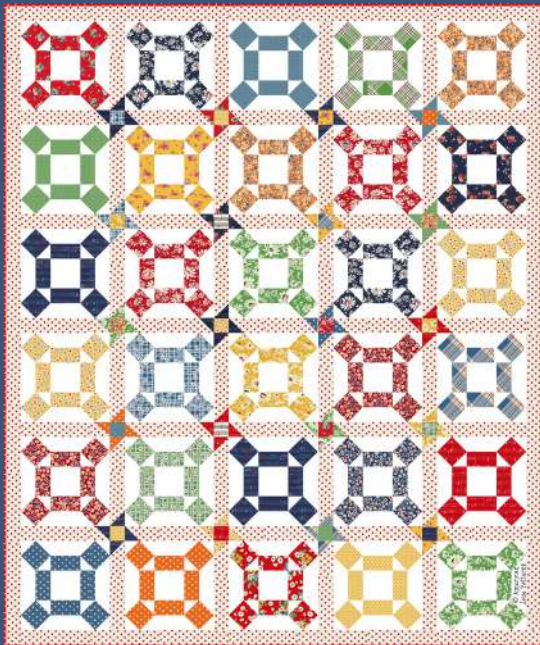

AJ 527 Major Minor 54" x 65" LC Friendly