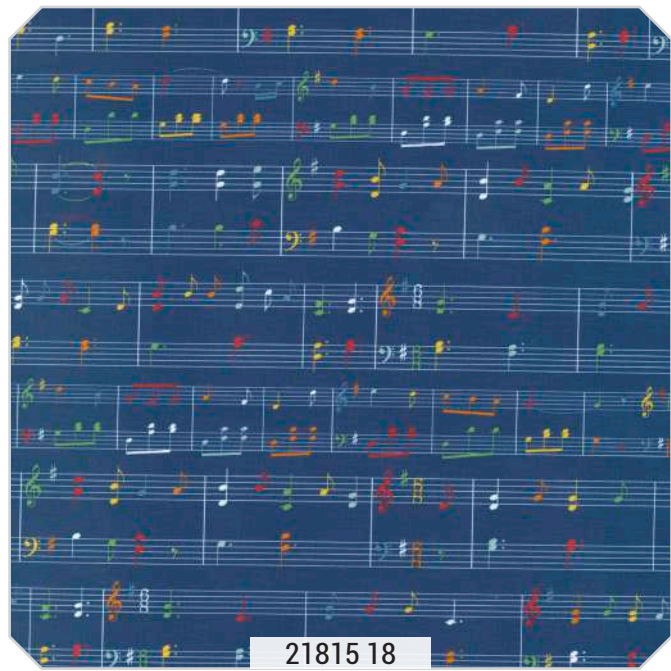

21816 22

21815 18

21810

Asst.
15

Asst.
10

AB

JR

LC

MC

PP

KIT

AUGUST DELIVERY

•28 Prints •100% Premium Cotton

JRs, LCs, MCs & PPs include 28 skus plus two each of 21810, 21811, 21813 and 21815-11 & 18.

Bella Solid Coordinates are not included in assortments or precuts.

modafabrics.com

63

Bella Solid Coordinates

9900 345 SHAMROCK

9900 236 NAUTICAL BLUE