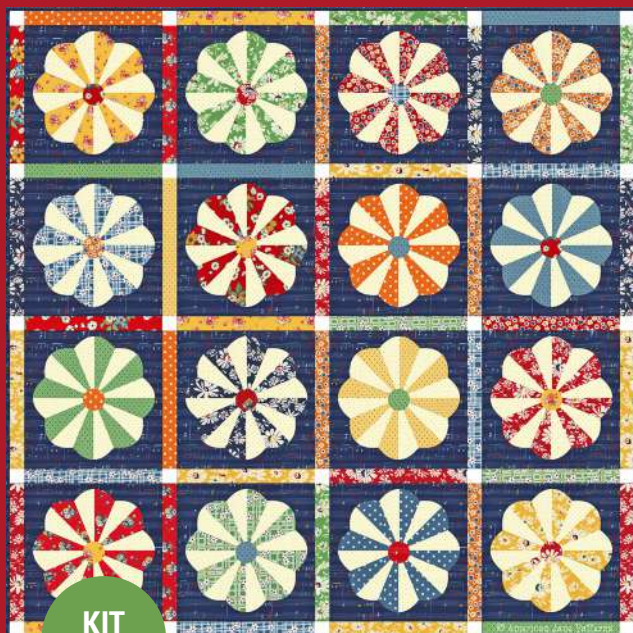

AJ 522 Rotation 43" x 43" LC Friendly

KIT
21810