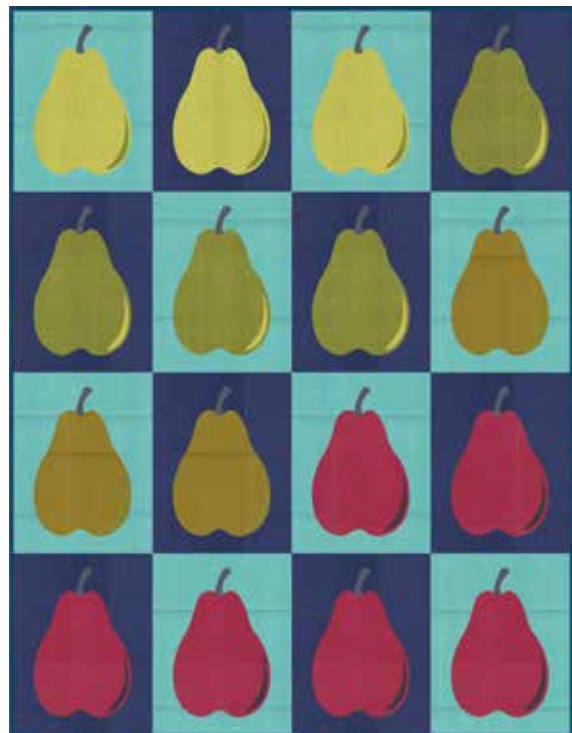

It's not all about spices, but I do imagine a lovely table set with a centerpiece of lovely blues and purples included with the colors of Pansy, Forget Me Not, Bluebell, Dutch Iris and Periwinkle. And to round it out, this group also has some nice neutrals of Washed Linen and Sand Castle. Add in a bright white-on-white – that's Blizzard – and the Chalkboard Scribbles that remind me of Heather in reverse – a contrasty white and dark grey that might be my new favorite. Okay, I really can't pick one because I love all colors! I hope you do too and enjoy this new mix of Thatched basics!

**JAN/FEB DELIVERY**

*moda* FABRICS + SUPPLIES®

[Click Here  
To Shop This  
Collection](#)

RPQP SDSA137 Sit Down Stay Awhile  
Sit Down Pillow 20" x 20"

RPQP SDSA137 Sit Down Stay Awhile  
Stay Awhile Pillow 20" x 20"

RPQP SDSA137 Sit Down Stay Awhile  
Plus Pillow 16" x 16"

ES 507SAG Saguaro 60" x 78"

ES 422PRR Pear Pressure 40" x 52"

Blizzard

48626 150

Spruce

48626 159

Aged Penny