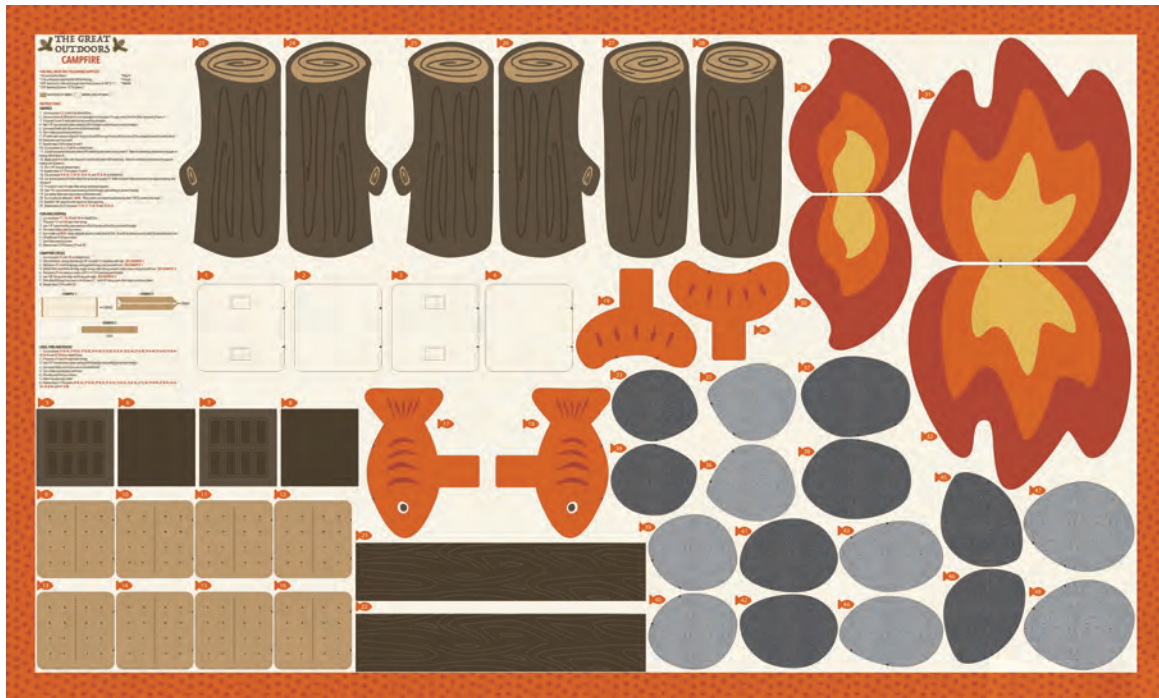

A) SIH 095 Big Bear Forest | 70" x 70"

B) SIH 096 Explore, Discover, Camp | 65" x 66"
KIT20800

C) CHD 2321 Paddling Bears | 64" x 70"
by Coach House Designs

THE GREAT OUTDOORS STACY IEST HSU

moda FABRICS + SUPPLIES®

THE GREAT OUTDOORS STACY IEST HSU

Campfire Cut & Sew Panel

20886 11 36" x 60"

Makes 3 logs, 2 flames, 2 skewers, 4 graham crackers, 2 chocolates,
2 marshmallows, 1 sausage, 1 fish, and 8 stones.

Bear Backpack Cut & Sew Panel

20887 11 36" x 60"

Makes 1 bear backpack with zipper pouch & 1 fish

THE GREAT OUTDOORS STACY IEST HSU

9900 281 EGGSHELL

20882 11*

20881 11*

9900 242 LINEN

20883 11*

KIT

MARCH DELIVERY

•27 Prints •100% Premium Cotton

Precuts do not include panels. JRs, LCs, MCs & PPs include 25 skus plus two each of 20880, 20881-11, 20882-11 - 18, 20884 & 20885-15 - 21. Bella Solid Coordinates are not included in assortments or precuts.