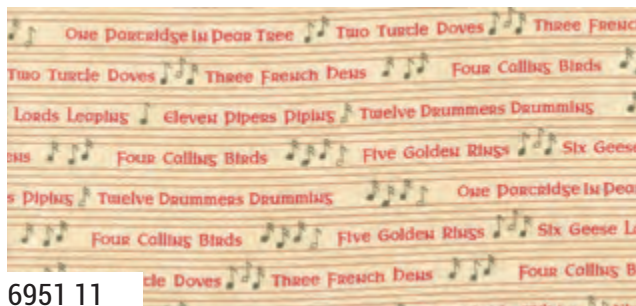

JULY 2024 DELIVERY

IG | @modafabrics #twelvedaysfabric

moda FABRICS + SUPPLIES®

TWELVE DAYS PANEL

Panel Size: 24" x 44". Block Size: 7.5" x 7.5". Border Size: 4"

6955 11

6955 19

Twelve Days *By Holly Taylor*

9900 67 FIG TREE CREAM

6950 11

6538 281

6954 11

6951 11

6953 11

9900 17 COUNTRY RED

6951 24

6538 283

6953 14

6954 14

6950 14

9900 130 KANSAS RED

Bella Solid Coordinates

moda

JULY DELIVERY

Twelve Days *By Holly Taylor*

6952 33

6953 12

6952 22

6954 13

6951 23

6538 282

6952 13