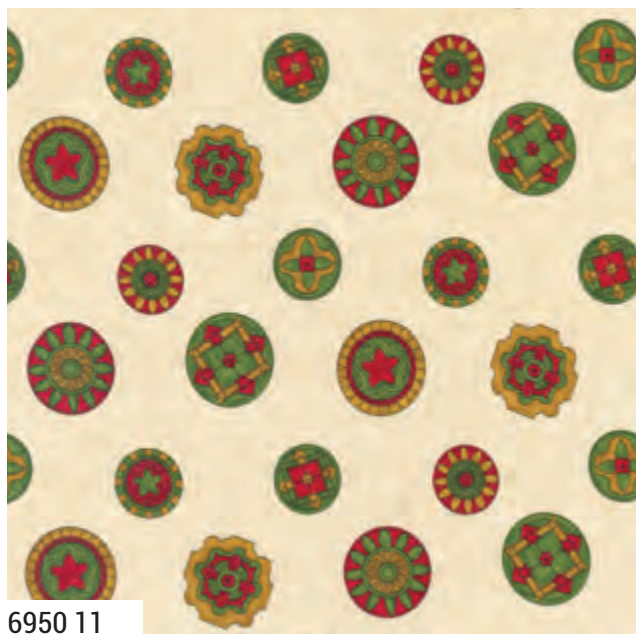

Twelve Days *By Holly Taylor*

9900 67 FIG TREE CREAM