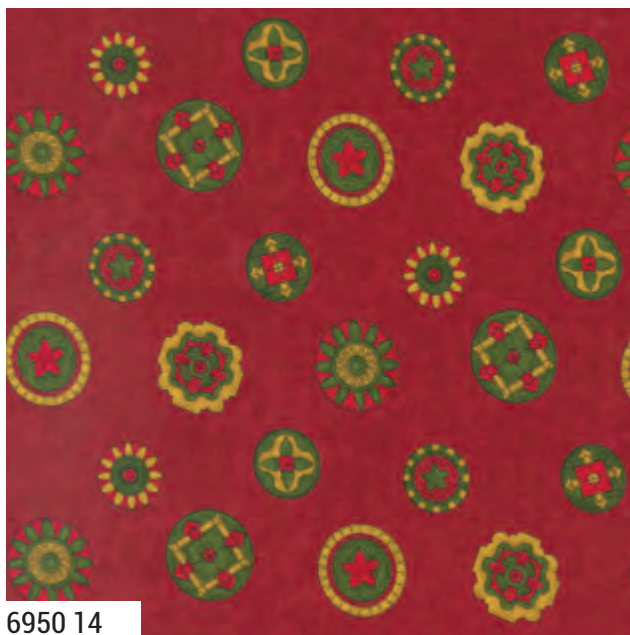

JULY 2024 DELIVERY

IG | @modafabrics #twelvedaysfabric

moda FABRICS + SUPPLIES®

TWELVE DAYS PANEL

Panel Size: 24" x 44". Block Size: 7.5" x 7.5". Border Size: 4"

6955 11

6955 19

Twelve Days *By Holly Taylor*

6538 283

6953 14

6954 14

6950 14

9900 130 KANSAS RED

Bella Solid Coordinates

moda

JULY DELIVERY