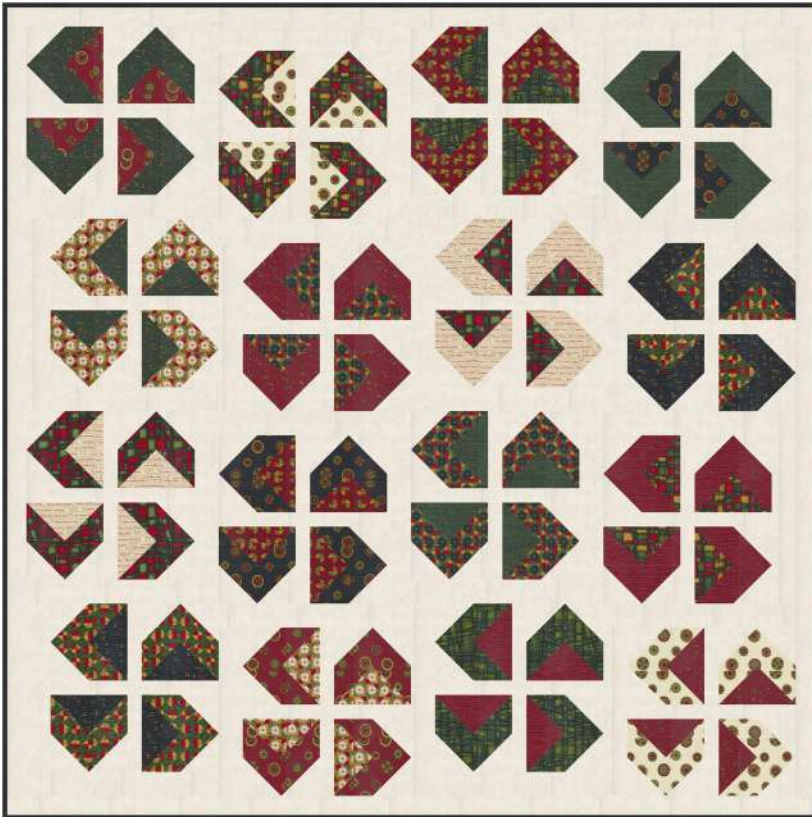

	6954 13 7 52106 78782 7	Blocks F8 1 1/4 yds
	6952 33 7 52106 78776 6	Blocks F8 1 1/4 yds
	6954 14 7 52106 78783 4	Blocks F8 1 1/4 yds
	6950 14 7 52106 78769 8	Blocks F8 1 1/4 yds
	6538 284 7 52106 78790 2	Blocks F8 1 1/4 yds
	6952 13 7 52106 78774 2	Blocks F8 1 1/4 yds
	6538 282 7 52106 78788 9	Blocks F8 1 1/4 yds
	6951 23 7 52106 78772 8	Blocks F8 1 1/4 yds
	6538 283 7 52106 78789 6	Blocks F8 1 1/4 yds
	6953 12 7 52106 78778 0	Blocks F8 1 1/4 yds
	9900 17 7 52106 56983 6	Blocks F8 1 1/4 yds
	6951 24 7 52106 78773 5	Blocks F8 1 1/4 yds
	9900 399 7 52106 44698 4	Blocks F8 1 1/4 yds
	6953 14 7 52106 78779 7	Binding 1/2 yd 5 yds
	6954 11 7 52106 78781 0	Backing 3 1/2 yds 35 yds

Yardage Requirements	1 Quilt	10 Quilts
----------------------	---------	-----------

	6538 281 7 52106 78787 2	Background 2 1/2 yds 25 yds
	6950 11 7 52106 78768 1	Outer border 5/8 yd 6 1/4 yds
	6951 11 7 52106 78771 1	Blocks F8 1 1/4 yds
	6953 14 7 52106 78779 7	Blocks F8 1 1/4 yds
	6950 19 7 52106 78770 4	Blocks F8 1 1/4 yds
	6953 19 7 52106 78780 3	Blocks F8 1 1/4 yds
	6952 22 7 52106 78775 9	Blocks F8 1 1/4 yds
	6954 19 7 52106 78784 1	Blocks F8 1 1/4 yds
	6953 11 7 52106 78777 3	Blocks F8 1 1/4 yds

Twelve Days

By Holly Taylor

moda
FABRICS + SUPPLIES®

Double Dutch

Happy Quilting • 84" x 84"

HQ 136

Retail

Yardage Requirements