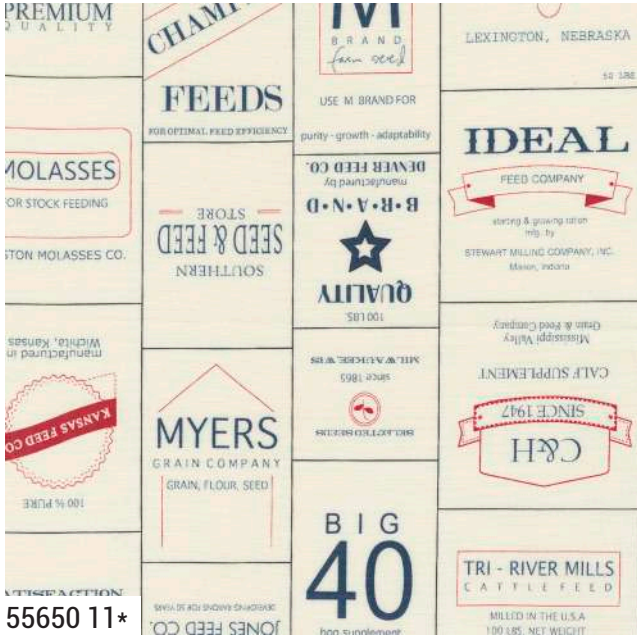

VINTAGE

Sweetwater

Fourteen years! It's been fourteen years and over **fifty collections** since we debuted our first fabric designs with Moda. That's a lot of fabric! We decided to celebrate by choosing some of our favorites from the past and combining them in a new collection. We had a little help from our followers as we posted some past designs and held a vote on favorites. We couldn't include everything, but **Vintage** definitely represents some of our most favorite designs from the past fourteen years. The colors are also classic **Sweetwater**. We couldn't be more excited about this collection!

SW P310 Bliss 80" x 80"

SW P308 Bloom 45" x 45" LC Friendly

SW P309 Chatterbox 64" x 72" LC Friendly

VINTAGE *Sweetwater*

9900 182 PORCELAIN

55657 21

55657 11*

55653 11*

55652 11*

9900 103 GOLDEN WHEAT

55651 11*

55653 12

55657 14*

55658 14*

55654 11*

55659 14