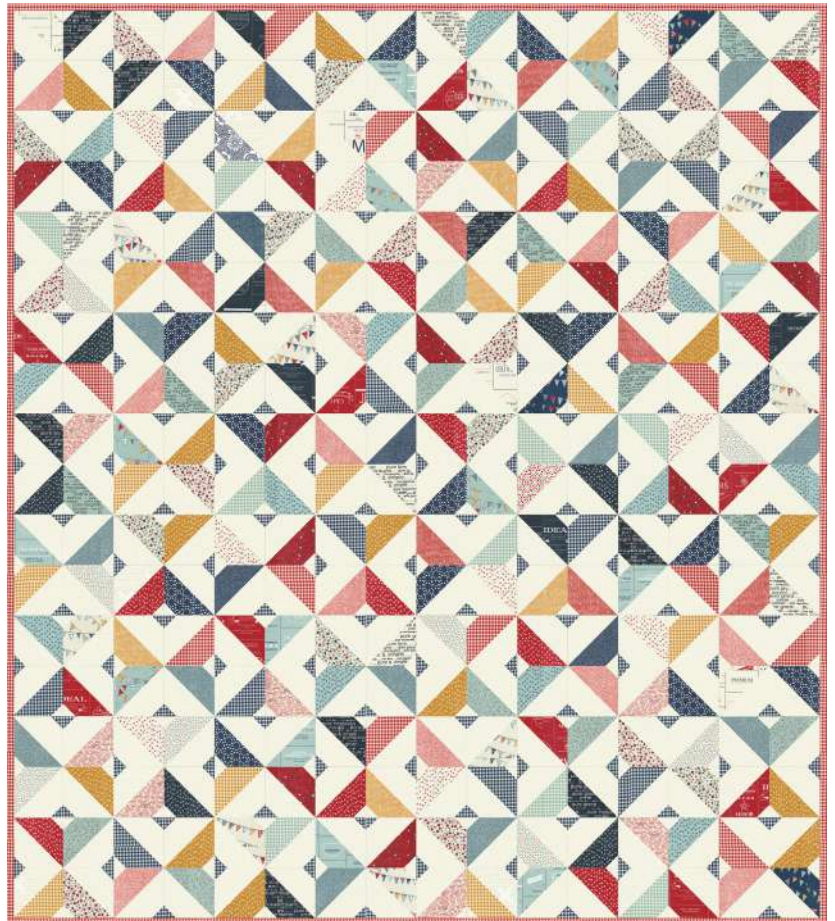

Chatterbox

Sweetwater • 64" x 72"

SW P309

Retail

Yardage Requirements

1 Quilt

10 Quilts

55650LC

Blocks & Applique

1 Layer Cakes   10 Layer Cakes

9900 233

Applique

1/4 yd   2 1/2 yds

55657 21

Background

1 1/2 yds   15 yds

55658 12

Binding

1/2 yd   5 yds

Yardage Requirements

1 Quilt

10 Quilts

55650LC

Blocks

2 Layer Cakes   20 Layer Cakes

55657 21

Blocks

4 2/3 yds   46 2/3 yds

55658 13

Blocks

1/2 yds   5 yds

55658 12

Binding

2/3 yds   6 2/3 yds