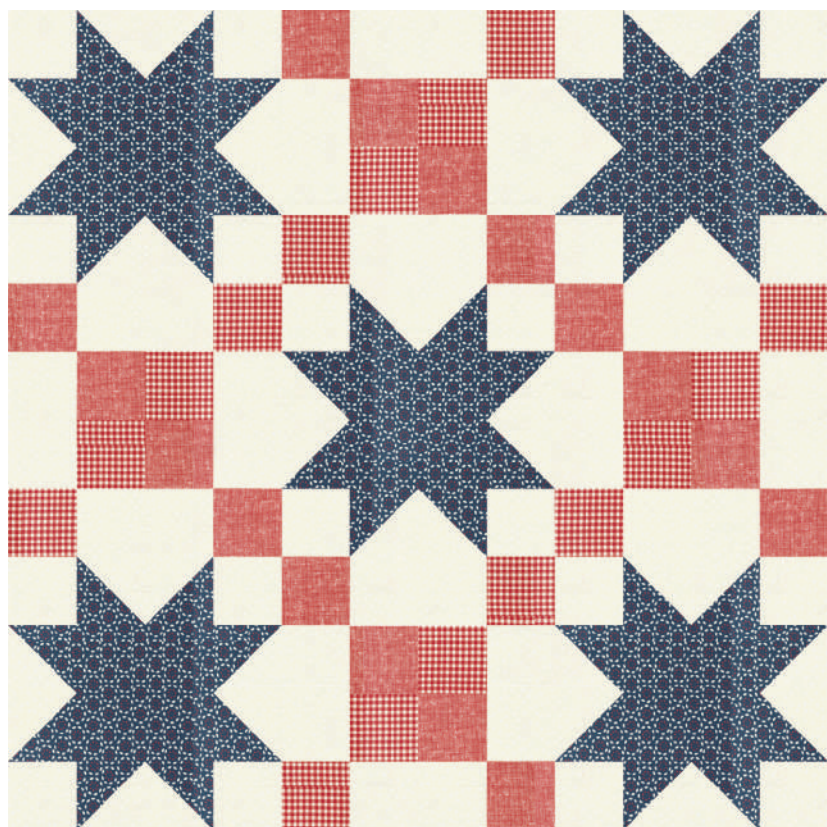

VINTAGE

Sweetwater

Five Star Pillow

Branch & Blume • 18" x 18"

BNB 2315

Retail

Yardage Requirements

1 Quilt