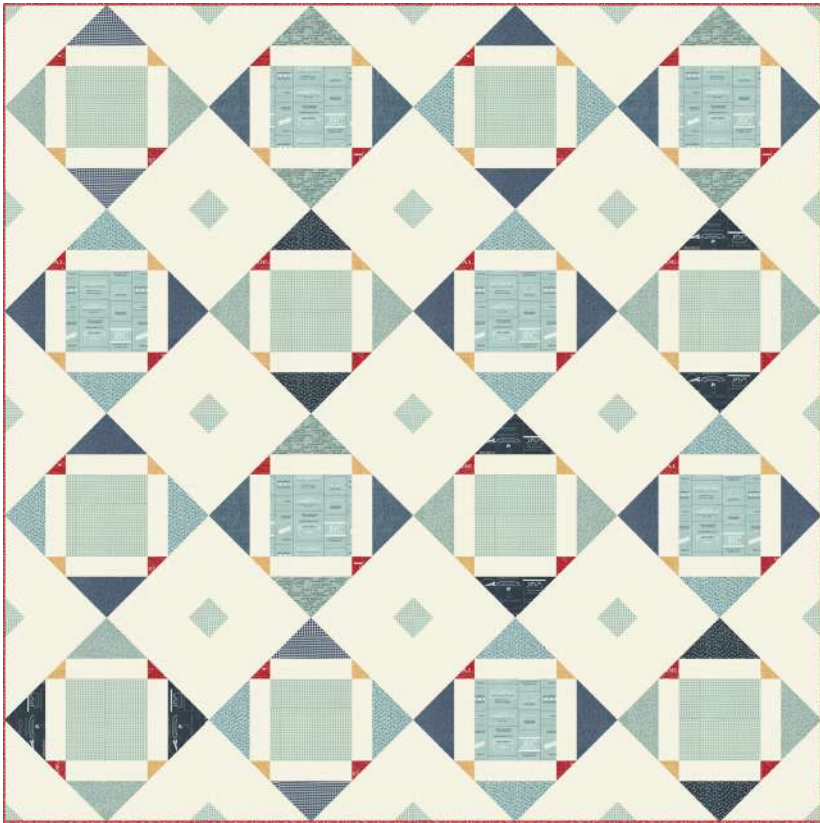

VINTAGE

Sweetwater

Bliss
Sweetwater • 80" x 80"
SW P310 Retail  6 33160 02011 5

Yardage Requirements	1 Quilt	10 Quilts
----------------------	---------	-----------

	55657 17 	Blocks 1/4 yd	2 1/2 yds
	55656 23 	Blocks 1/4 yd	2 1/2 yds
	55658 13 	Blocks 1/4 yd	2 1/2 yds
	55659 25 	Blocks 1/4 yd	2 1/2 yds
	55656 25 	Blocks 1/4 yd	2 1/2 yds
	55653 25 	Blocks 1/4 yd	2 1/2 yds
	55657 15 	Blocks 1/4 yd	2 1/2 yds
	55654 15 	Blocks 1/4 yd	2 1/2 yds
	55657 21 	Background 5 yds	50 yds
	55659 14 	Blocks 1/6 yd	1 3/4 yds
	55650 22 	Blocks 1/6 yd	1 3/4 yds
	55658 15 	Blocks 1/2 yd	5 yds
	55650 25 	Blocks 1/2 yd	5 yds
	55657 12 	Binding 5/8 yd	6 1/4 yds