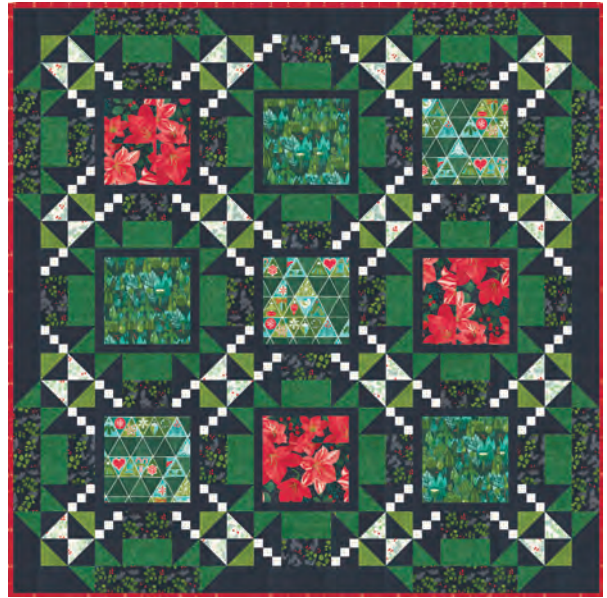

This nature-inspired holiday collection has a 24" panel that provides four square images with birds and two rectangular scenic hillsides, suitable for holiday decor of pillows or runners OR make them into holiday gift bags with beautiful quilt block borders! The panel can also be divided in a quilt top like the Courtyard Lattice quilt. There are 4 patterns with Winterly to give you fun projects for the holidays or class-friendly activities. Some of the designs jump over to the world of cross stitch for additional holiday decoration and stitching fun!

Reds, greens, cream and soft black work together for this Christmas line celebrating nature and our lovely flying friends. Dotty Thatched coordinates are the perfect snowfall for this winter line as blenders in the 28 SKUs of yardage and go with the 24" x 42" panel. Come visit the world of Winterly, arriving May 2024.

May 2024 Delivery

IG | @robinpickens #winterlyfabric

moda FABRICS + SUPPLIES®

KIT
48760

A

B

Patterns by Robin Pickens

- A) RPQP LPW 158 Little Posy Wreath
Pattern includes red & white versions in two sizes 32" x 32" and 48" x 48"
KIT48760 is Red 32" x 32"
- B) RPQP NF 159 Noble Fir | 50" x 59"
Pattern includes light & dark versions

Patterns continued on next page

C

D

- C) RPQP CL157 Courtyard Lattice | 65" x 65"
 Pattern includes light & dark versions
- D) RPQP BB156 Beautiful Borders Pillows
 Pattern includes instructions for 1 bag
 and 3 pillows 22" X 15" and 20" x 24"