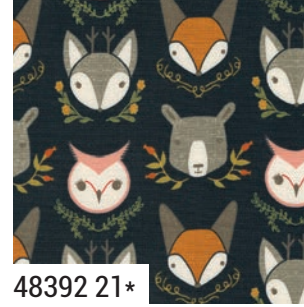

48397 14*

48396 12

48395 11*

48390 11*

48397 21*

48392 21*

48394 21*

48396 21

LC

MC

PP

OCTOBER DELIVERY

*30 Prints •100% Premium Cotton
 ABs include 29 skus and panel 48400 11 36" x 44". JRs, LCs, MCs & PPs include 28 skus plus two each of 48390 - 48392 & 48397. Bella Solid Coordinates are not included in assortments or precuts.