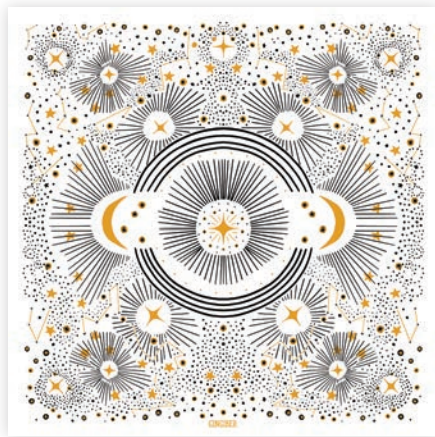

Woodland Wonder BY GINGERBREAD

NOTEPADS

Size: 7" x 4 1/4"

NP2116

NP2117

NP2118

F518

F535

TEA TOWELS

Size: 7" x 4 1/4"

F534

Notepads, Tea Towels & Stickers are available now!

Woodland Wonder BY GINGERBREAD

STICKERS

ST2118

ST2119