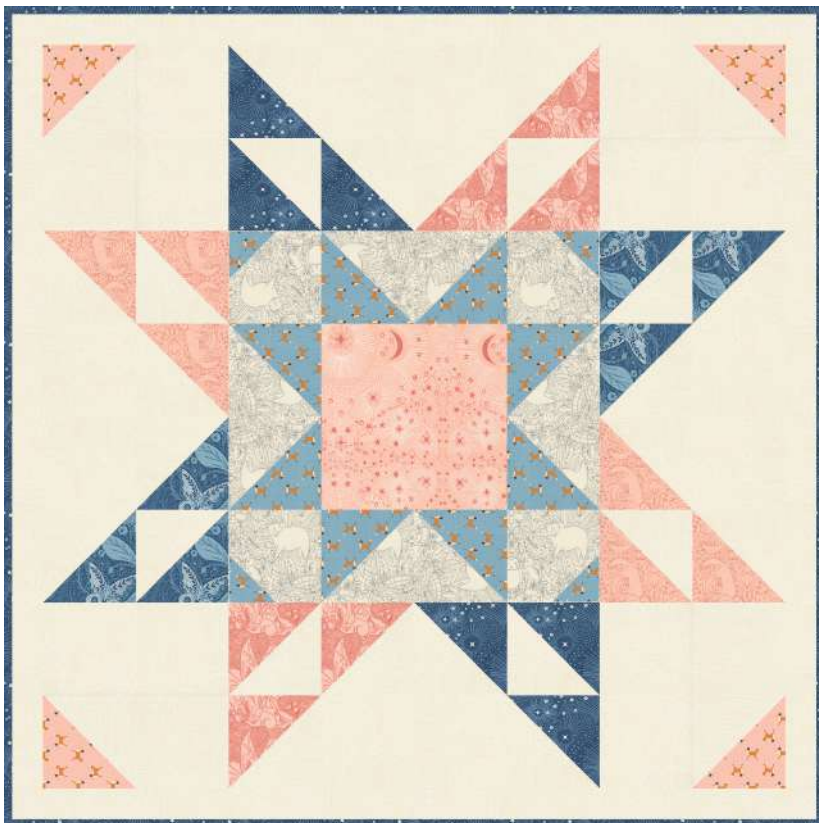

Woodland Wonder BY GINGERBREAD

moda
FABRICS + SUPPLIES®

Fox Hollow

It's Sew Emma • 52 1/2" x 52 1/2"

ISE 533

Retail

Yardage Requirements

1 Quilt